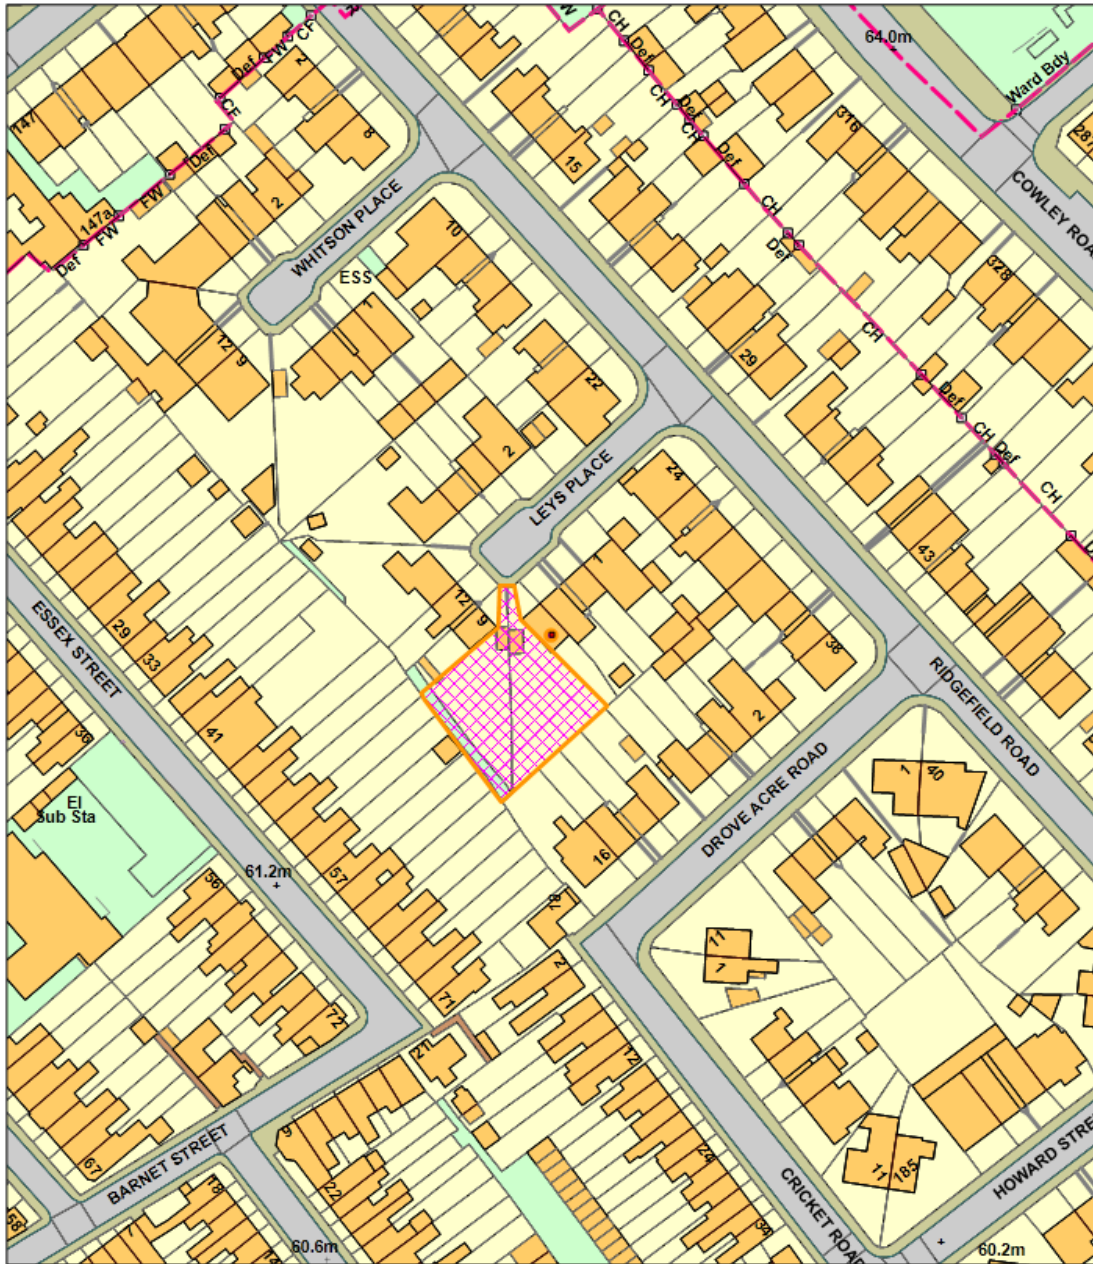

7 And 9 Leys Place

16/02998/FUL

© Crown Copyright and database right 2017.
Ordnance Survey 100019348.

Not Set

Not Set

Scale: 1:1,250 (printed to A4)

Not Set

This page is intentionally left blank